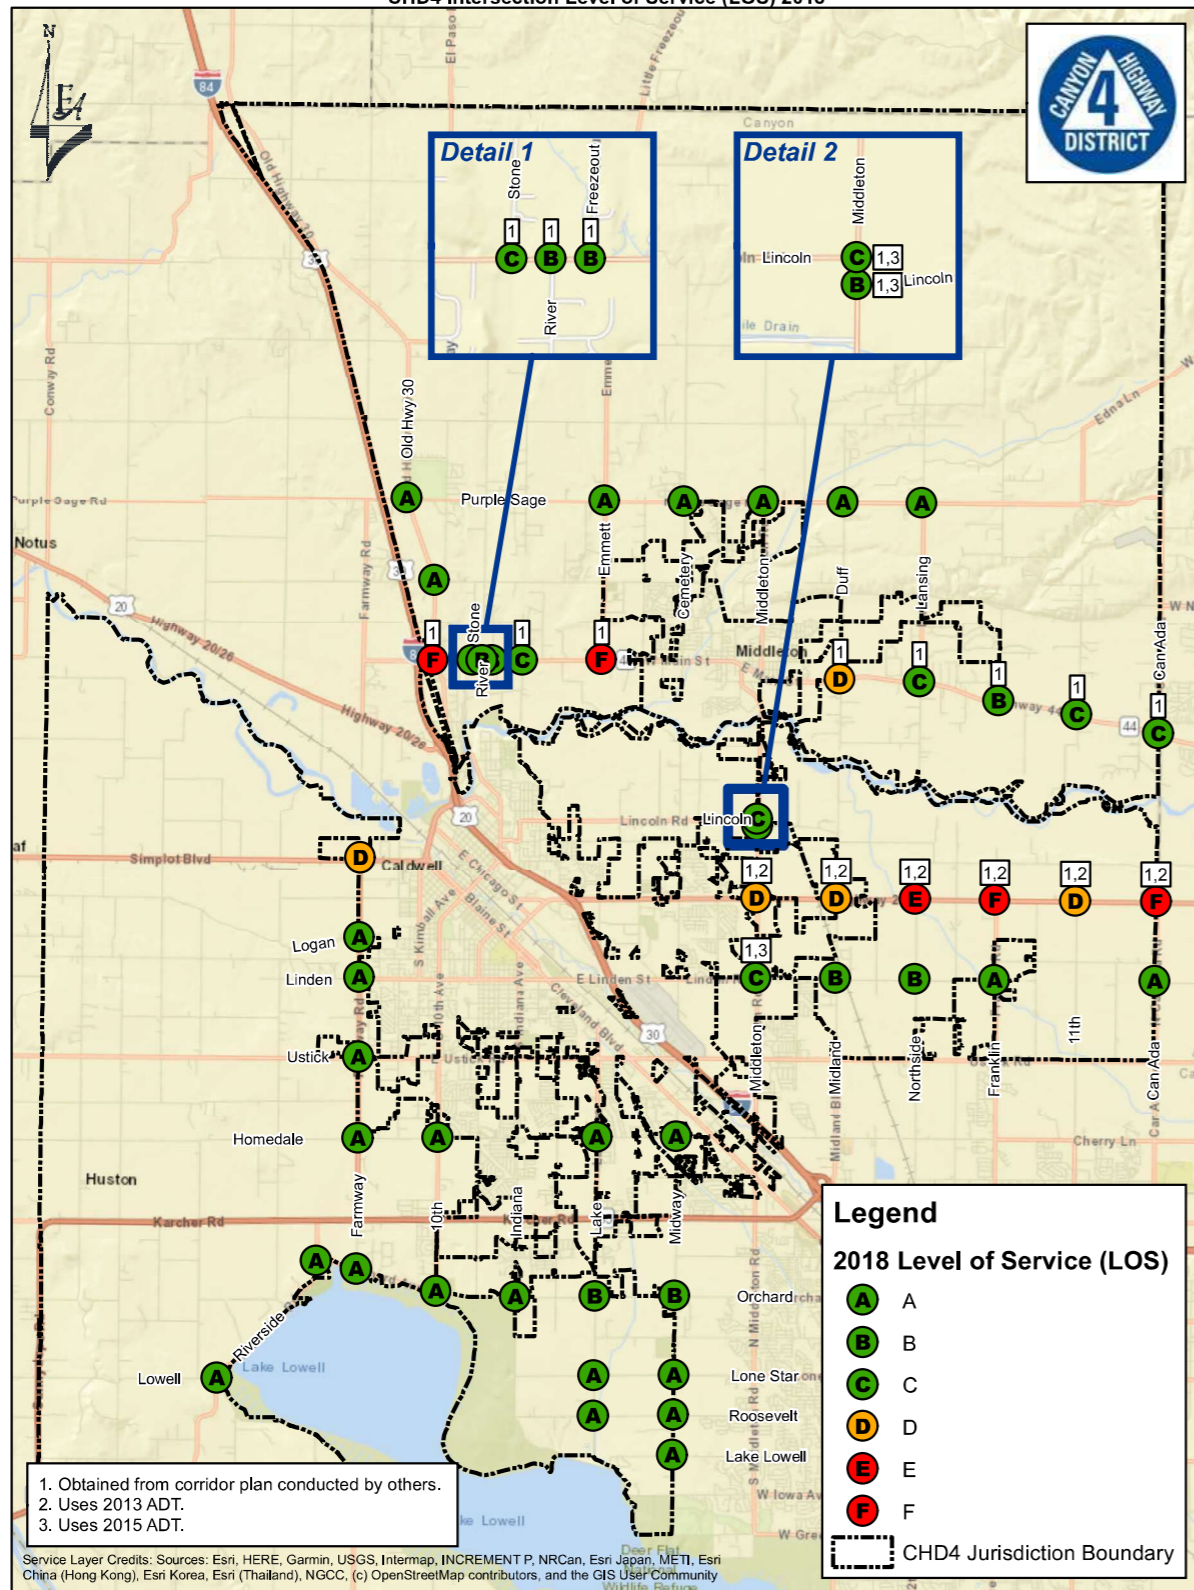

CHD4 Intersection Level of Service (LOS) 2018

CHD4 Intersection Level of Service (LOS) 2040